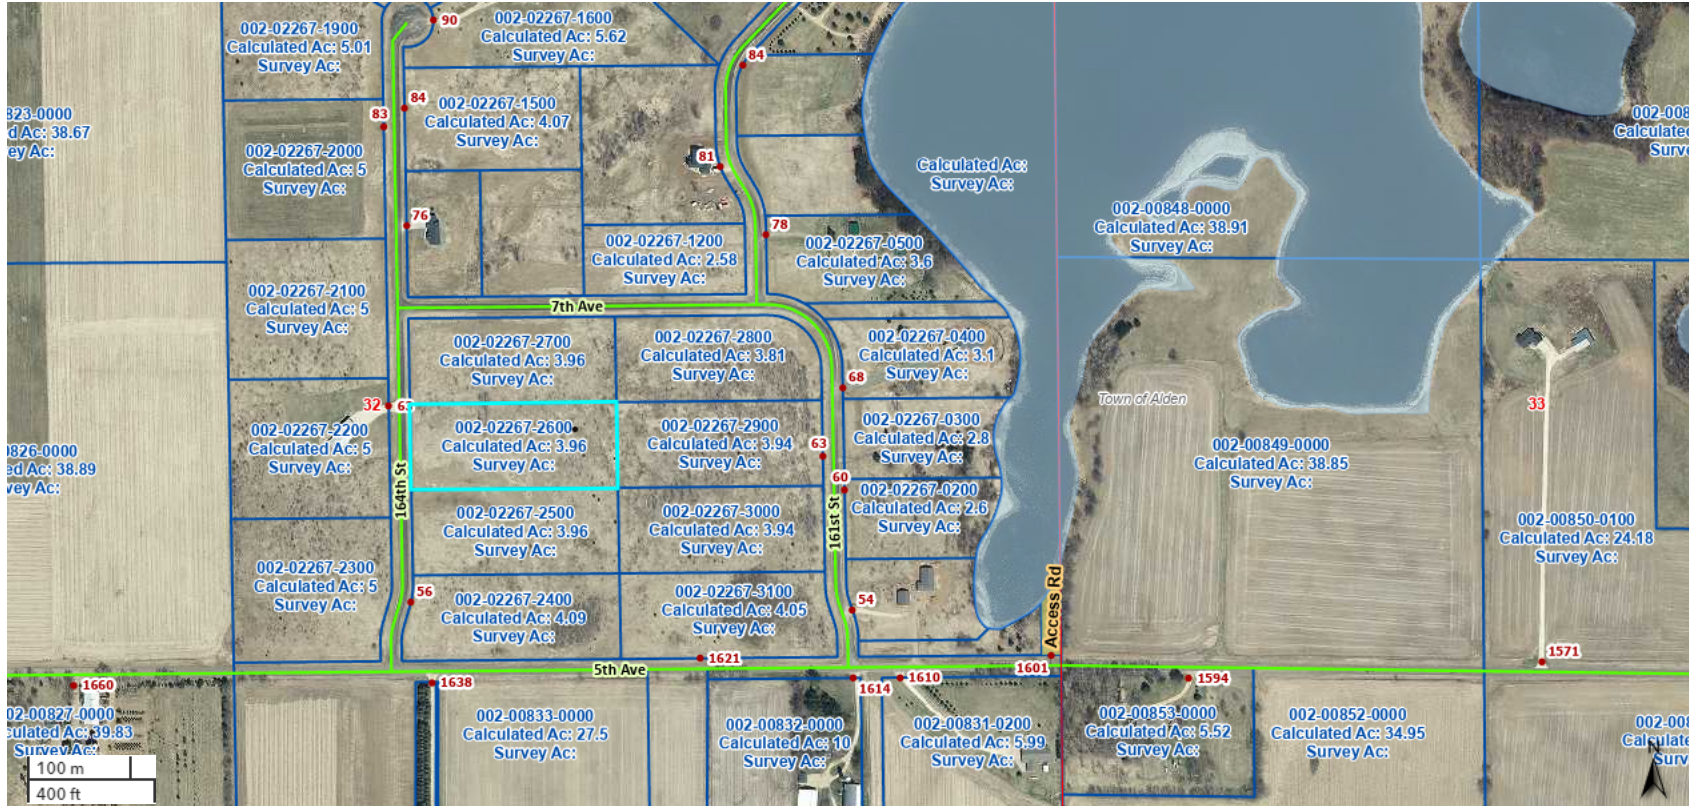

# Polk County, WI

- Polk County Information Center
- Post Offices
- Schools
- Town Hall
- City or Village Hall
- Lakes and Rivers
- Rivers and Streams
- Sections
- Parcels
- Parcel Numbers
- Towns
- Public Lands
- City or Village Lands
- Conservancy Lands
- Federal Lands
- County Lands
- State Lands
- Town Lands
- School District Lands
- Addresses
- US Highway Shield
- US Highways
- WI State Highway Shield
- State Highways
- Highway On Off Ramp
- County Road Shield
- County Roads
- Town Roads
- City and Village Roads
- Public Access Roads
- Private Roads
- Private Driveways
- WI Rustic Road Shield
- WI Rustic Road
- TwpRgGrdweb
- Regional Counties
- MN
- WI

The Polk County, WI Geographic Information Web Server provides online access to geographic and assessment record info currently maintained by Polk County, WI for individual parcels of property. The maps and data are for illustration purposes and may not be suitable for site-specific decision making. Information found within should not be used for making financial or other commitments. Polk County, WI provides this information with the understanding that it is not guaranteed to be accurate.