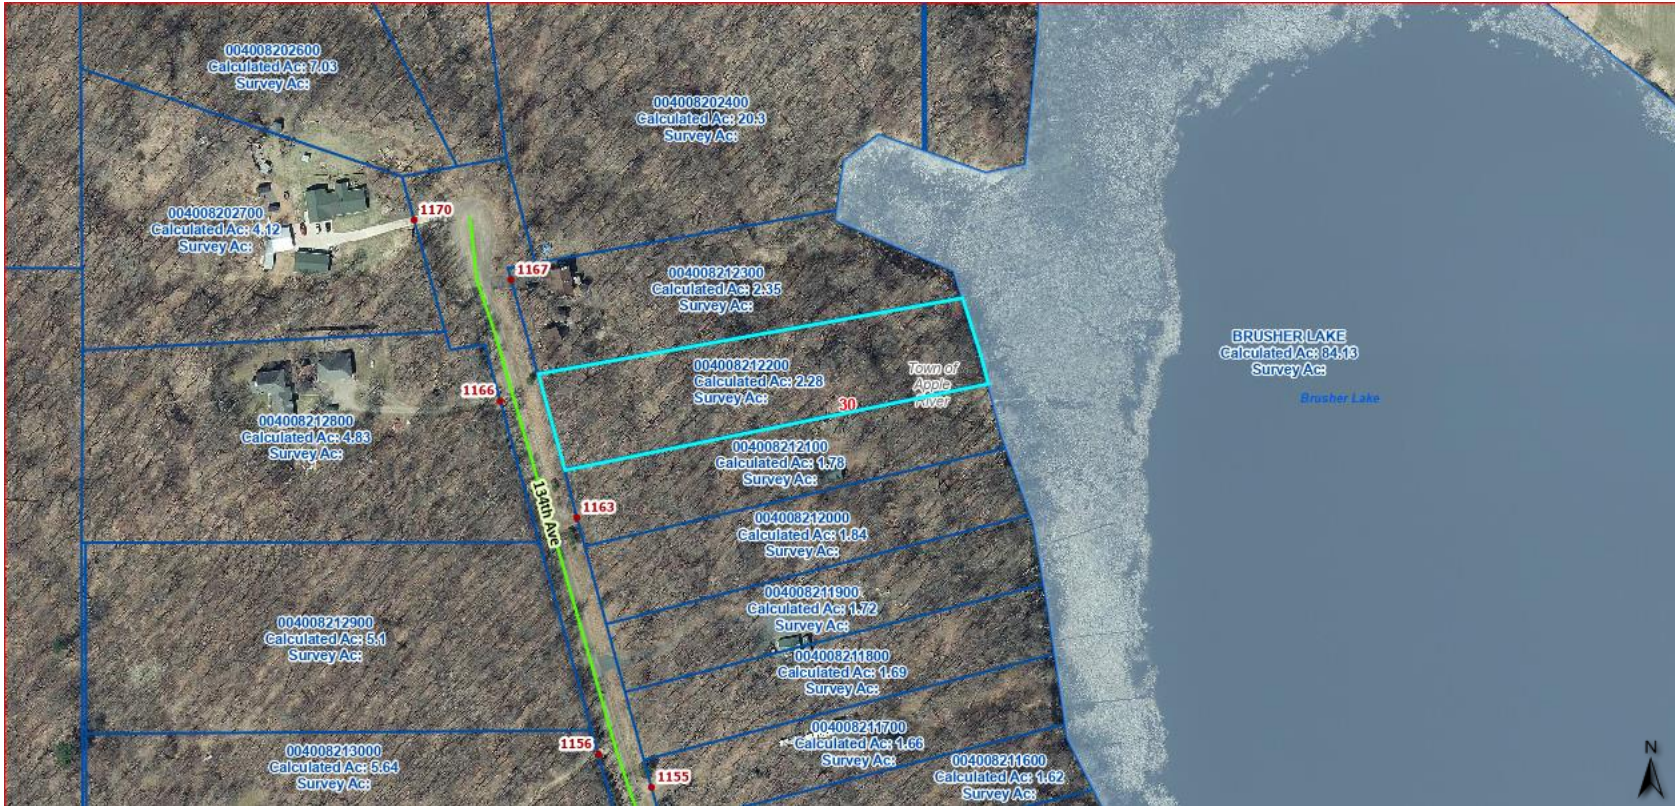

Polk County, WI

- Polk County Information Center
 - Post Offices
 - Schools
 - Town Hall
 - City or Village Hall
 - Lakes and Rivers
 - Rivers and Streams
 - Sections
 - Parcel Dimensions
 - Parcels
 - Parcel Numbers
 - Towns
- Public Lands
- City or Village Lands
 - Conservancy Lands
 - Federal Lands
 - County Lands
 - State Lands
 - Town Lands
 - School District Lands
 - Addresses
 - US Highway Shield
 - US Highways
 - WI State Highway Shield
 - State Highways
 - Highway On Off Ramp
 - County Road Shield
 - County Roads
 - Town Roads
 - City and Village Roads
 - Public Access Roads
 - Private Roads
 - Private Driveways
 - WI Rustic Road Shield
 - WI Rustic Road
 - TwpRgGrdweb
- Regional Counties
- MN
 - WI
 - Cities (Scale below 25000)
 - Villages (Scale below 25000)

The Polk County, WI Geographic Information Web Server provides online access to geographic and assessment record info currently maintained by Polk County, WI for individual parcels of property. The maps and data are for illustration purposes and may not be suitable for site-specific decision making. Information found within should not be used for making financial or other commitments. Polk County, WI provides this information with the understanding that it is not guaranteed to be accurate.